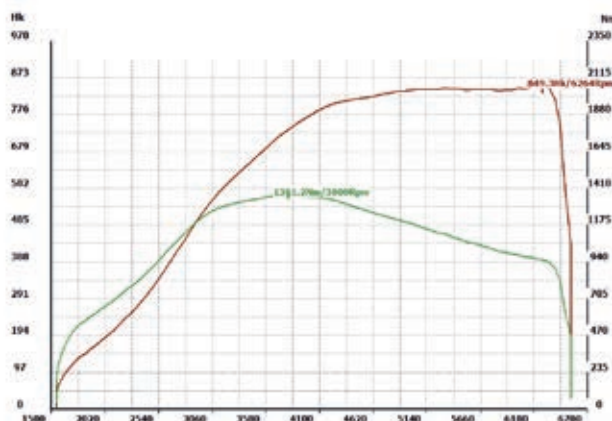

Kleemann E63S K4

...Making Your Wish Come True Faster

=

- ◀ Kleemann M157 BiTurbo
- ◀ HP 849/1361 NM
- ◀ Kleemann Limited Slip Diff. front/rear axle

Check our new website at Kleemann.dk

Kleemann A/S
Sales@kleemann.dk
+45 70 109 109
Kleemann.dk
Facebook.com/KleemannHQ
Instagram.com/KleemannPerformance